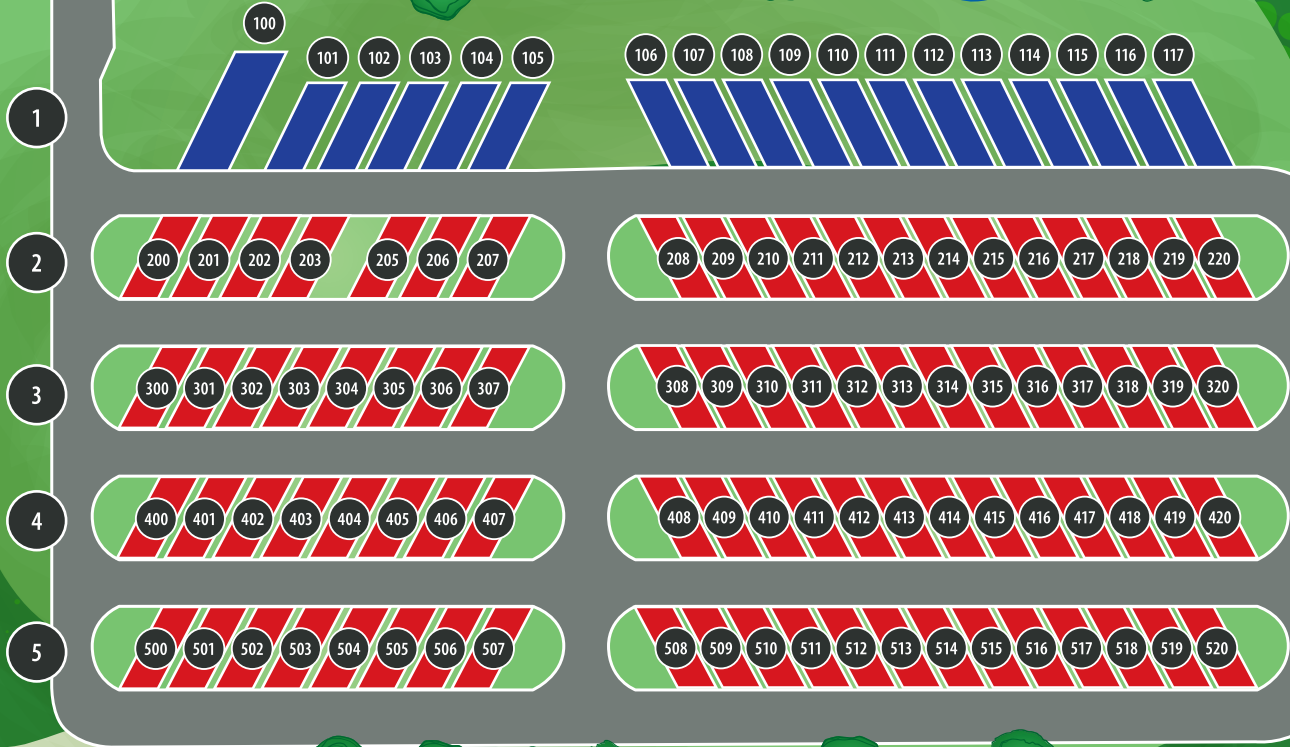

RIESEL, TEXAS

# BRAZOS TRAIL RV PARK

Waco  
(15 miles)

Highway 6

College Station  
(70 Miles)

Rice Road

(254) 277-7275  
(PARK)

219 Rice Road  
Riesel, Texas 76682

BrazosTrailRVPark.com

**OFFICE HOURS**

Mon – Sat 9AM – 5PM

Office, Restrooms  
Showers & Laundry

- Pull Through Spaces
- Back In Spaces

\* Please note anyone in the RV Park Office under the age of 12 must be accompanied by a Parent or Guardian.